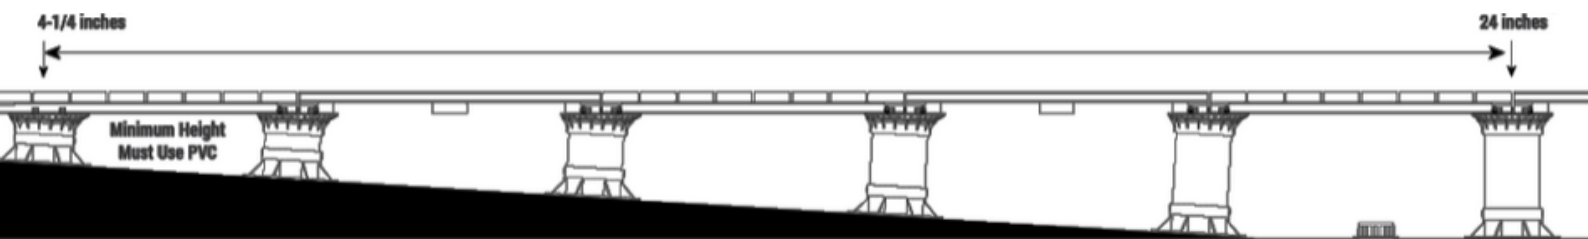

# FIXED & ADJUSTABLE HEIGHT PEDESTALS

Weatherproof &  
Durable

Easy Install  
& Removal

Protects  
Surface Below

## DECK SUPPORT WITH RAISED PEDESTALS

---

Pedestals range in height from  $\frac{1}{8}$  inch to 42 inches so regardless of the surface, slope level and height, we have a product for sloped membrane roofs or level condo balconies.